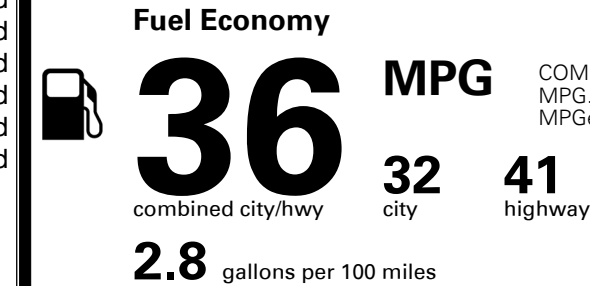

EPA DOT Fuel Economy and Environment

Gasoline Vehicle

COMPACT CARS range from 18 to 79 MPG. The best vehicle rates 132 MPGe.

You save $1,750
in fuel costs over 5 years compared to the average new vehicle.

Annual fuel cost
$1,250

Fuel Economy & Greenhouse Gas Rating (tailpipe only)