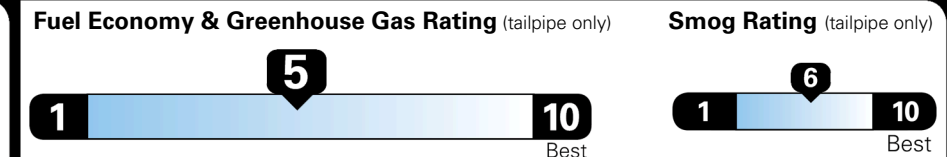

TOTAL ADDITIONAL WEIGHT: 16.9

EPA DOT Fuel Economy and Environment

Gasoline Vehicle

You spend **\$1,000** more in fuel costs over 5 years compared to the average new vehicle.

Annual fuel cost **\$1,900**

Actual results will vary for many reasons, including driving conditions and how you drive and maintain your vehicle. The average new vehicle gets 29 MPG and costs \$8,500 to fuel over 5 years. Cost estimates are based on 15,000 miles per year at \$ 3.30 per gallon. MPGe is miles per gasoline gallon equivalent. Vehicle emissions are a significant cause of climate change and smog.