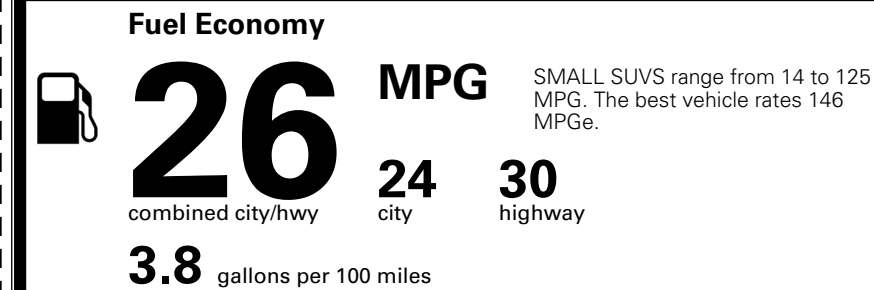

EPA DOT Fuel Economy and Environment

Gasoline Vehicle

You spend **$1,000** more in fuel costs over 5 years compared to the average new vehicle.

Annual fuel cost **$1,900**