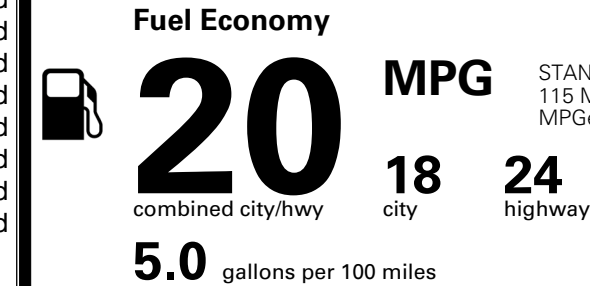

\$495.00
 \$295.00
 \$625.00
 \$395.00
 \$250.00

MSRP INCLUDING OPTIONS

\$ 53,850.00

INLAND FREIGHT AND HANDLING

\$ 1,545.00

TOTAL MANUFACTURER'S SUGGESTED RETAIL PRICE ▶

\$ 55,395.00

TOTAL ADDITIONAL WEIGHT: 18.4

EPA DOT Fuel Economy and Environment

Gasoline Vehicle

STANDARD SUVs range from 13 to 115 MPG. The best vehicle rates 146 MPGe.

You spend
\$3,500
 more in fuel costs
 over 5 years
 compared to the
 average new vehicle.

Annual fuel cost
\$2,300

Fuel Economy & Greenhouse Gas Rating (tailpipe only) Smog Rating (tailpipe only)

This vehicle emits 429 grams CO₂ per mile. The best emits 0 grams per mile (tailpipe only). Producing and distributing fuel also create emissions; learn more at fueleconomy.gov.