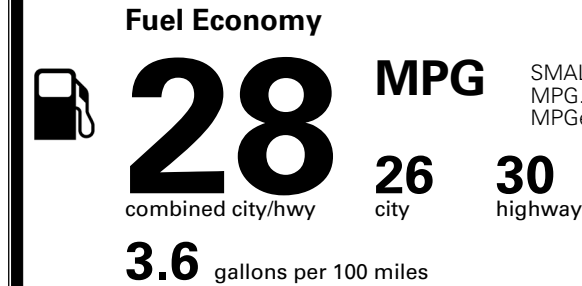

TOTAL ADDITIONAL WEIGHT: 8.0

EPA DOT Fuel Economy and Environment

Gasoline Vehicle

SMALL SUVs range from 14 to 138 MPG. The best vehicle rates 146 MPGe.

You spend \$250 more in fuel costs over 5 years compared to the average new vehicle.