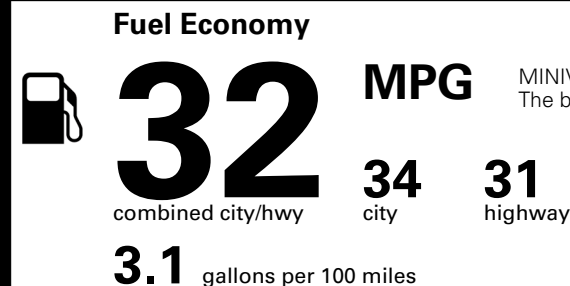

EPA DOT Fuel Economy and Environment

Gasoline Vehicle

MINIVANS range from 20 to 83 MPG. The best vehicle rates 146 MPGe.

You save $750
in fuel costs over 5 years compared to the average new vehicle.

Annual fuel cost **$1,550**