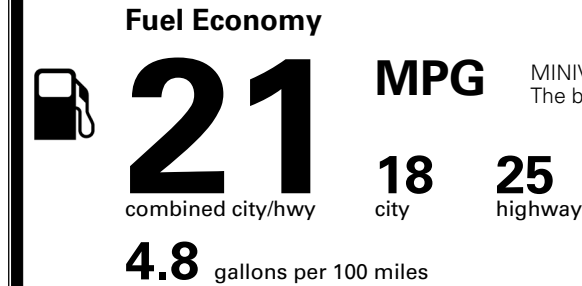

MSRP INCLUDING OPTIONS \$ 49,665.00

INLAND FREIGHT AND HANDLING \$ 1,545.00

TOTAL MANUFACTURER'S SUGGESTED RETAIL PRICE ▶ \$ 51,210.00

TOTAL ADDITIONAL WEIGHT: 46.7

EPA DOT Fuel Economy and Environment

Gasoline Vehicle