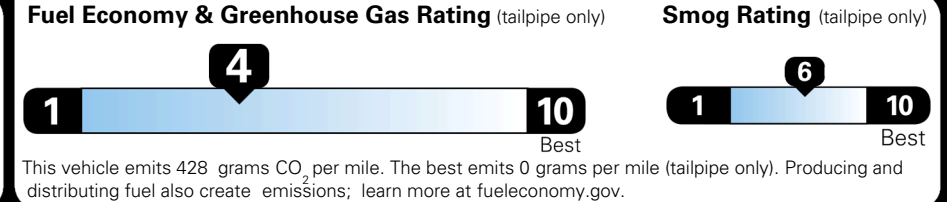

Gasoline Vehicle

You spend $3,250 more in fuel costs over 5 years compared to the average new vehicle.

Annual fuel cost $2,350