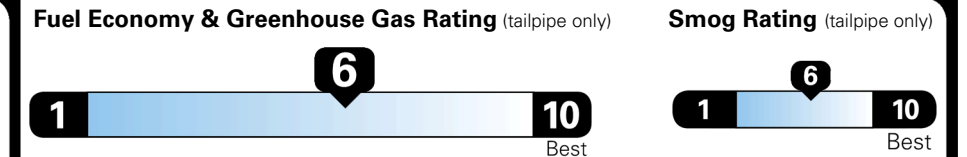

This vehicle emits 251 grams CO₂ per mile. The best emits 0 grams per mile (tailpipe only). Producing and distributing fuel also create emissions; learn more at fueleconomy.gov.

Actual results will vary for many reasons, including driving conditions and how you drive and maintain your vehicle. The average new vehicle gets 29 MPG and costs $8,500 to fuel over 5 years. Cost estimates are based on 15,000 miles per year at $ 3.30 per gallon. MPGe is miles per gasoline gallon equivalent. Vehicle emissions are a significant cause of climate change and smog.

fueleconomy.gov

Calculate personalized estimates and compare vehicles

GOVERNMENT 5-STAR SAFETY RATINGS

Overall Vehicle Score ★ ★ ★ ★ ★

Based on the combined rating of frontal, side and rollover. Should ONLY be compared to other vehicles of similar size and weight.

Frontal Driver ★ ★ ★ ★ ★
Crash Passenger ★ ★ ★ ★ ★

Based on the risk of injury in a frontal impact. Should ONLY be compared to other vehicles of similar size and weight.

Side Front seat ★ ★ ★ ★ ★
Crash Rear seat ★ ★ ★ ★ ★

Star ratings based on the risk of injury in a side impact.

Rollover ★ ★ ★ ★ ★
Star ratings based on the risk of rollover in a single-vehicle crash.

Star ratings range from 1 to 5 stars (★★★★★) with 5 being the highest.

Source: National Highway Traffic Safety Administration (NHTSA).

www.safercar.gov or 1-888-327-4236

Manufacturer's suggested retail price includes Manufacturer's recommended pre-delivery service. License and title fees, state and local taxes and other dealer installed options and accessories are not included in the manufacturer's suggested retail price.

PARTS CONTENT INFORMATION

FOR VEHICLES IN THIS CAR LINE U.S./CANADIAN PARTS CONTENT: 1 %

MAJOR SOURCES OF FOREIGN PARTS: KOREA: 90%

NOTE: PARTS CONTENT DOES NOT INCLUDE FINAL ASSEMBLY, DISTRIBUTION, OR OTHER NON-PARTS COSTS.

FOR THIS VEHICLE FINAL ASSEMBLY POINT: GWANGJU, KOREA

COUNTRY OF ORIGIN

ENGINE (MOTOR): KOREA

TRANSMISSION: KOREA